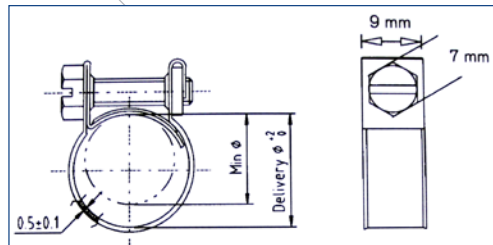

NORMACLAMP®

Product Overview

Mini features rolled-up band edges that are gentle on hoses. The band tongue that is under the hose is profiled for added strength. The nut remains in the lug even if the screw is removed. The Mini is particularly suitable for use on small thin-walled hoses.

W1 Standard Clips

- Zinc plated mild steel
- Clear chromated screw & nut

NORMACLAMP Fuel Line Clips W1 - Packed		
Band Width	Clamping Range	Pack Qty
9.0	7 - 9mm	10
9.0	9 - 11mm	10
9.0	10 - 12mm	10
9.0	11 - 13mm	10
9.0	12 - 14mm	10
9.0	13 - 15mm	10
9.0	14 - 16mm	10
9.0	15 - 17mm	10

Technical Specifications

W4 Stainless Steel Clips

- All components in stainless steel AISI 304

NORMACLAMP Fuel Line Clips W4 - Stainless Steel - Packed		
Band Width	Clamping Range	Pack Qty
9.0	7.5 - 8.5mm	10
9.0	8.5 - 9.5mm	10
9.0	9.5 - 11.0mm	10
9.0	10.5 - 12.0mm	10
9.0	11.5 - 13.0mm	10
9.0	12.5 - 14.0mm	10
9.0	13.5 - 15.0mm	10
9.0	14.5 - 16.0mm	10
9.0	15.0 - 17.0mm	10
9.0	16.0 - 18.0mm	10